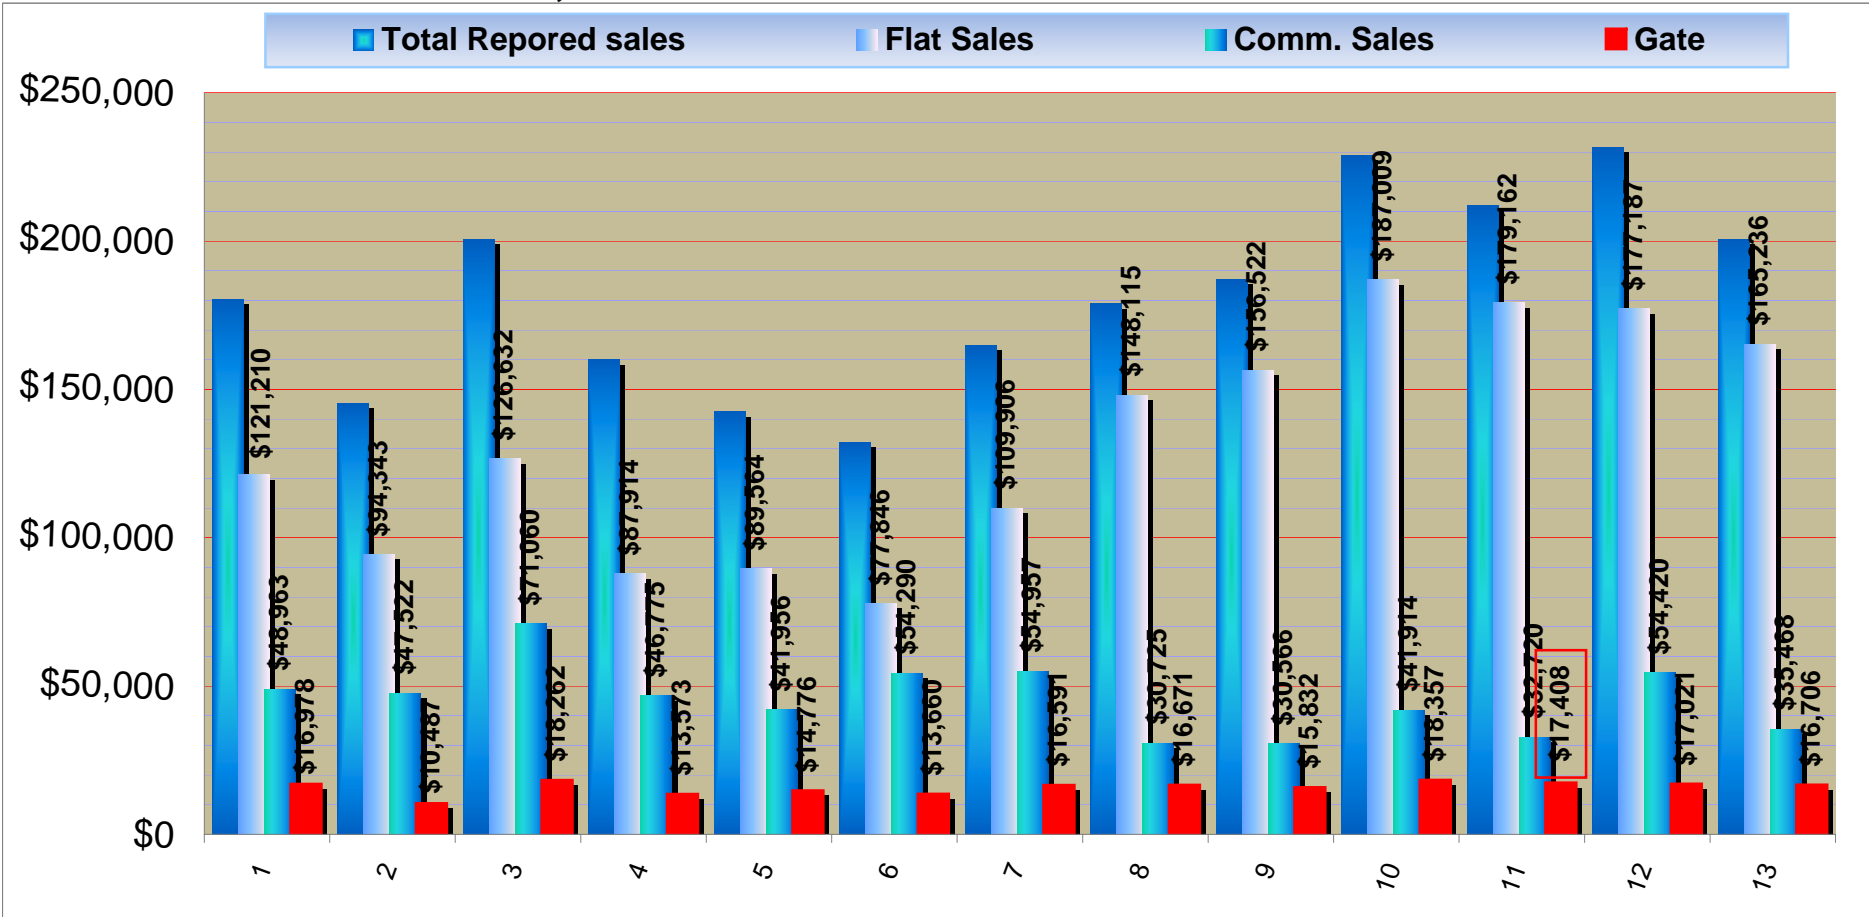

FOOTHILLS CRAFT GUILD, INC. SHOW STATISTICS FOR THE YEARS 1995 - 2007

The above chart was taken from Dales records.

-Sales have shown an increase from 2000-2007, but if you take inflation into account we were doing much better in nineties.

-Sales from flat booths have shown an increase but commission booths are about the same.

-It appears that we have not increased our Gate in 12 years.

-Most likely we are getting the same people year after year.